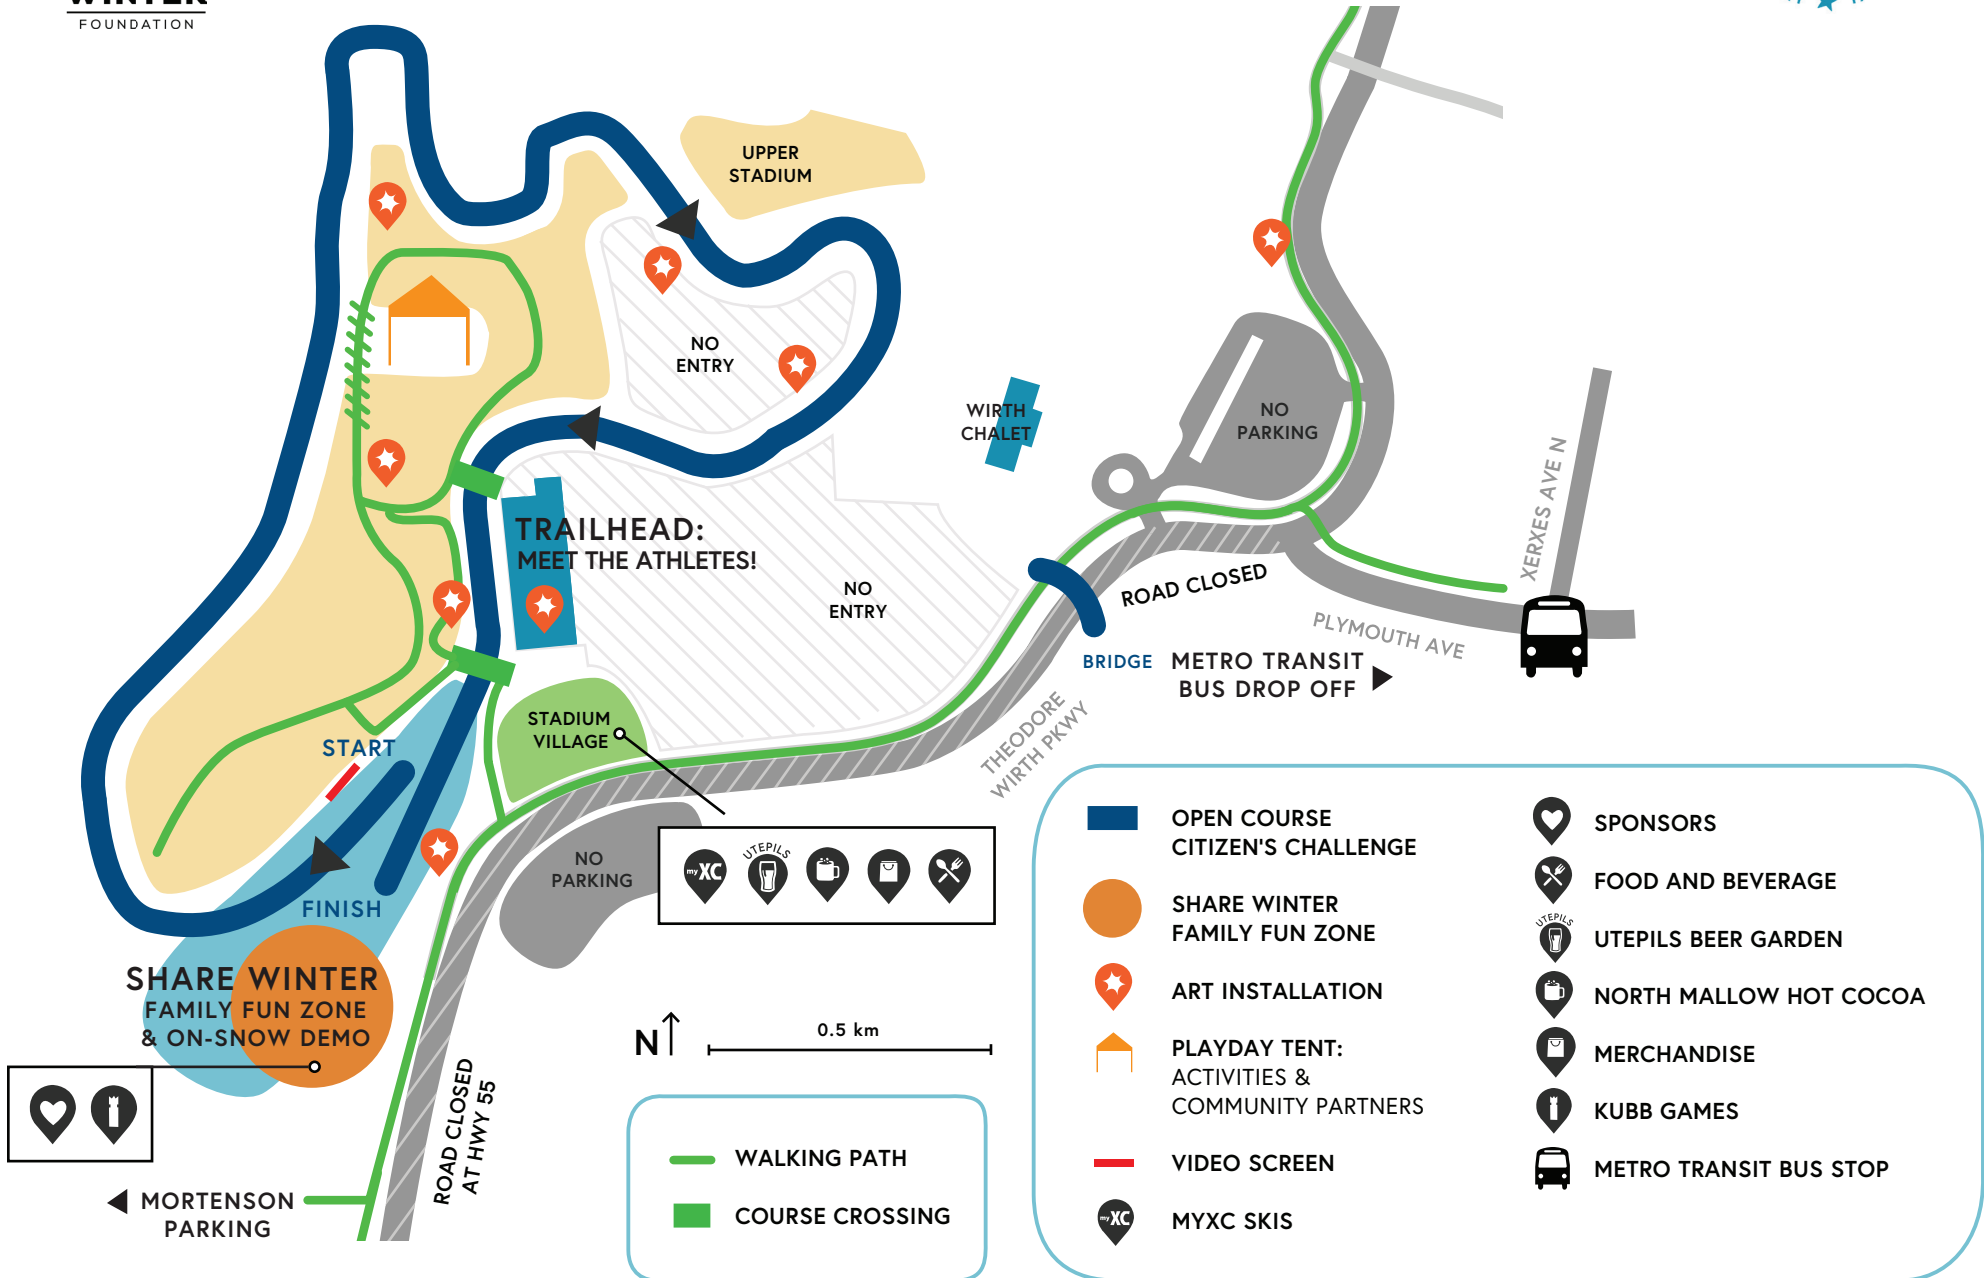

SHARE WINTER PLAYDAY

	OPEN COURSE CITIZEN'S CHALLENGE		SPONSORS
	SHARE WINTER FAMILY FUN ZONE		FOOD AND BEVERAGE
	ART INSTALLATION		UTE PILS BEER GARDEN
	PLAYDAY TENT: ACTIVITIES & COMMUNITY PARTNERS		NORTH MALLOW HOT COCOA
	VIDEO SCREEN		MERCHANDISE
	MYXC SKIS		KUBB GAMES
			METRO TRANSIT BUS STOP

UTE PILS
FOOD AND BEVERAGE
MERCHANTISE
KUBB GAMES

N ↑ 0.5 km

— WALKING PATH
— COURSE CROSSING

SPONSORS
FOOD AND BEVERAGE

← MORTENSON PARKING

ROAD CLOSED AT HWY 55